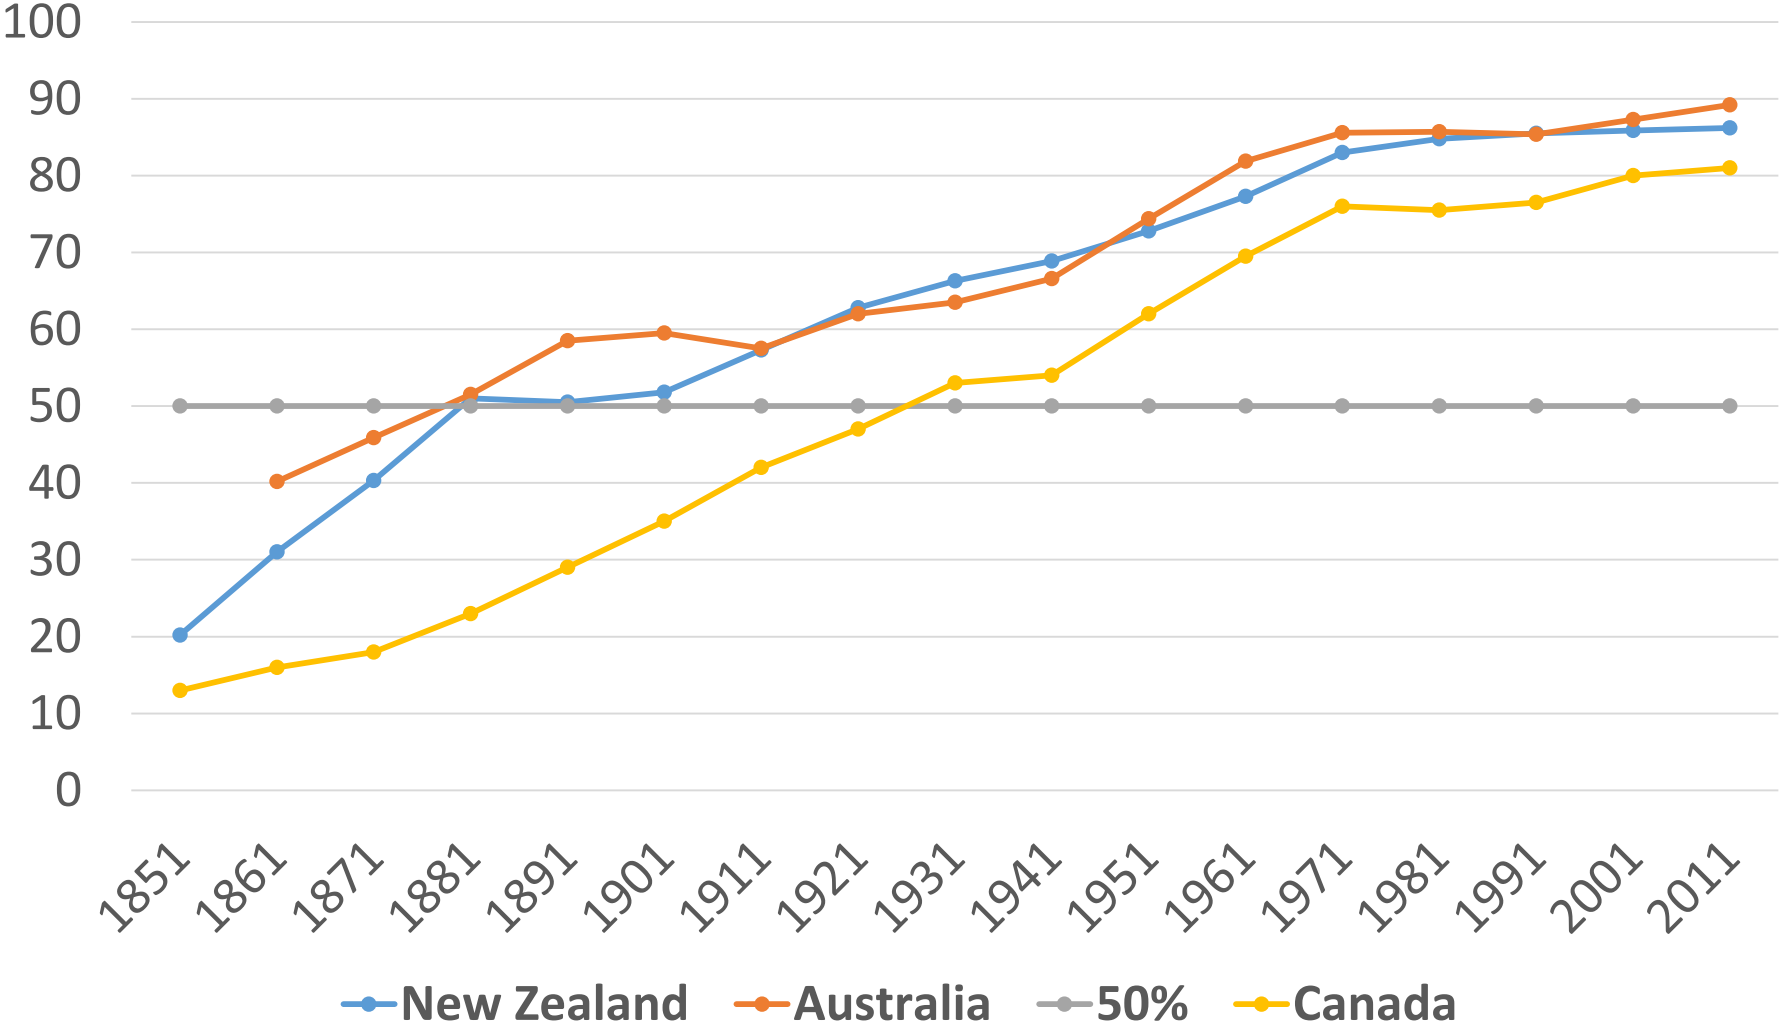

Hamilton 1896 - Borough	1,248
Outside	888
1911 - Borough	3,542
Outside	2,958

% difference between Population in Current Boundaries compared to Boundaries at the Time

% difference between Population in Current Boundaries compared to Boundaries at the Time

Christchurch

Two Measures of Population

Rank of Main Towns 1851-1916

4 Main Centres 1878-1996

Size per 1000 NZ Population

% Urban Population by two criteria

% Urban Population in N.Z., Australia, Canada (Towns 1000+)

Historical analysis by Seasons of Growth

Each season of 50 years duration

Early period ñ Before 1911

Middle period ñ 1911 to 1961

Later period ñ 1961 to 2013

34 Towns

KEY

Auckland