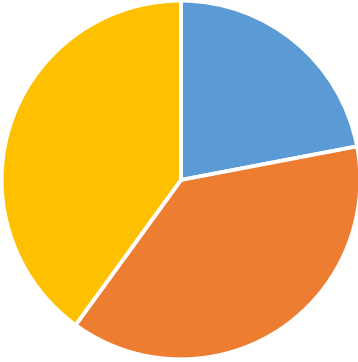

Historical analysis by Seasons of Growth

Each season of 50 years duration

Early period ñ Before 1911

Middle period ñ 1911 to 1961

Later period ñ 1961 to 2013

34 Towns

KEY

Auckland