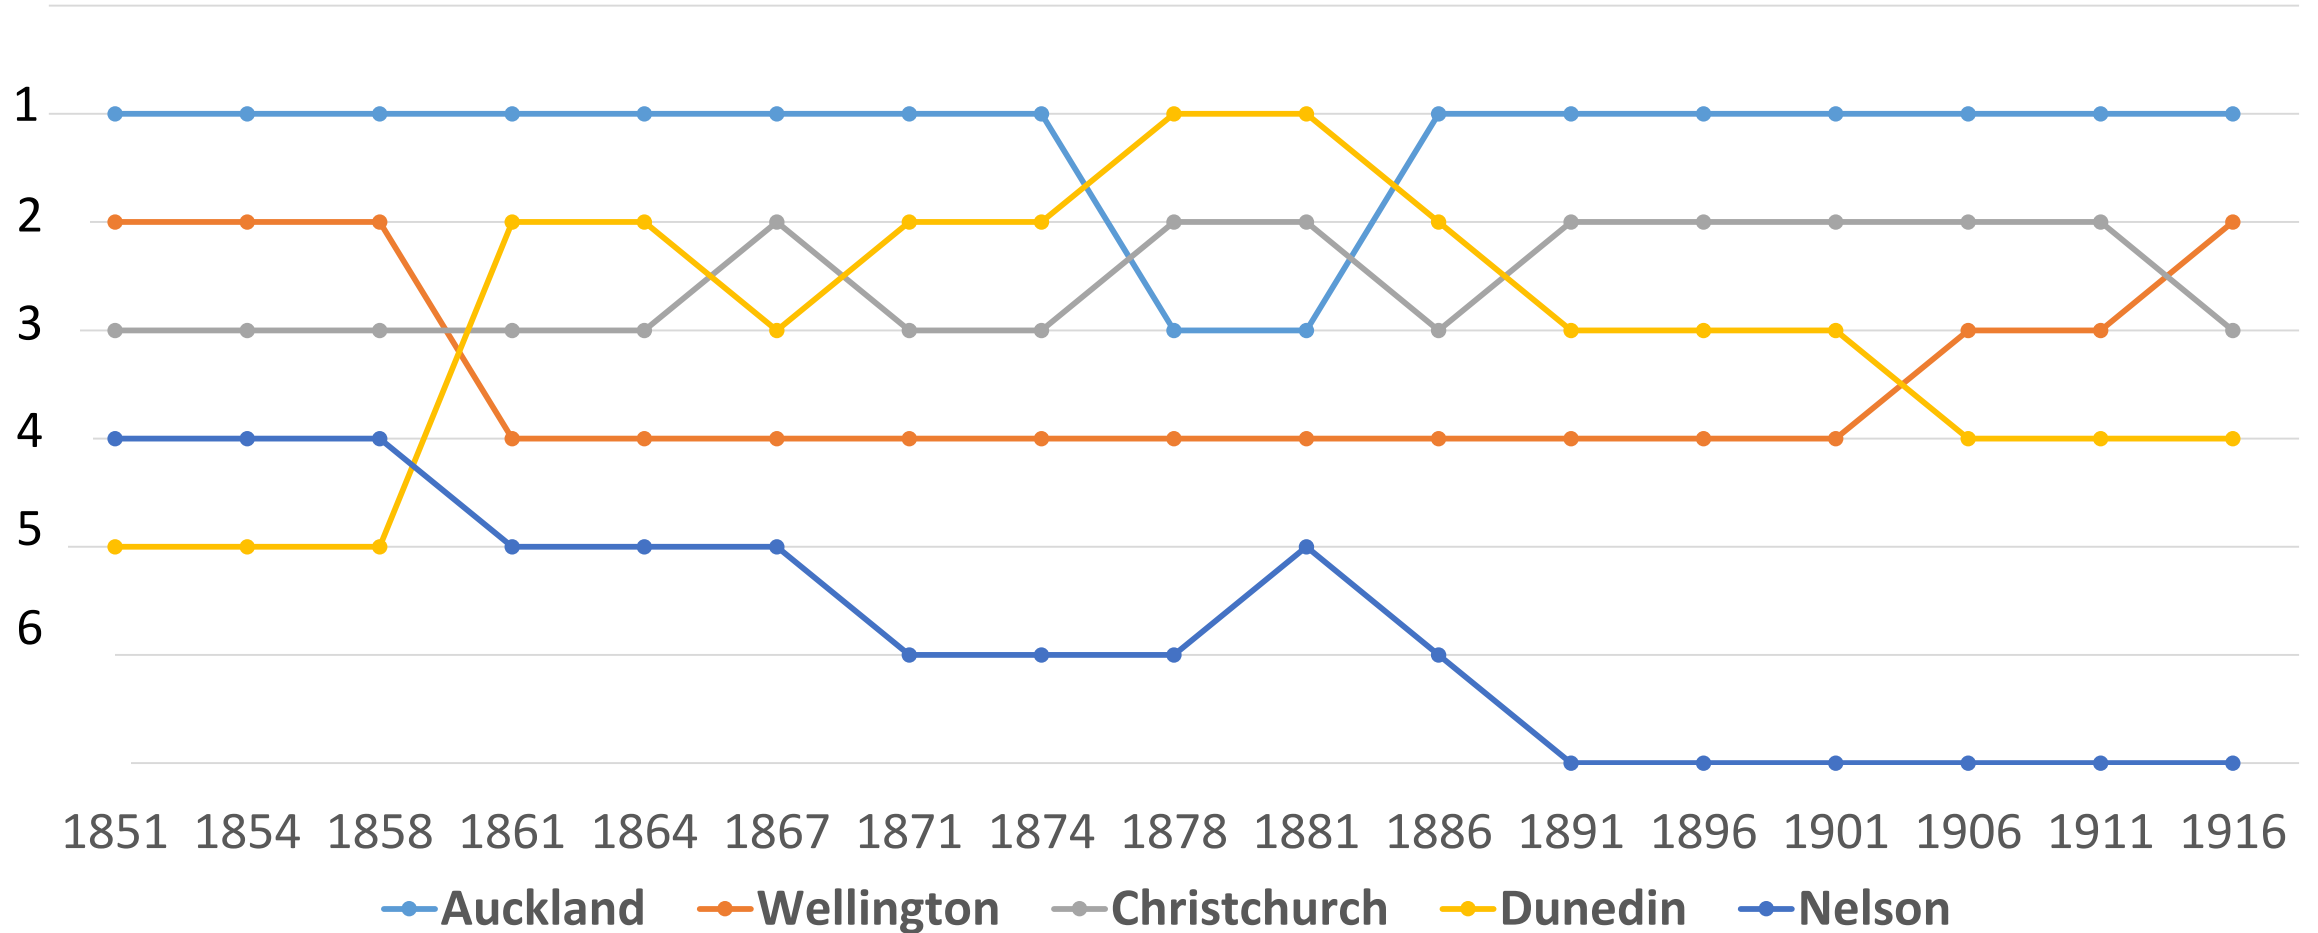

Rank of Main Towns 1851-1916