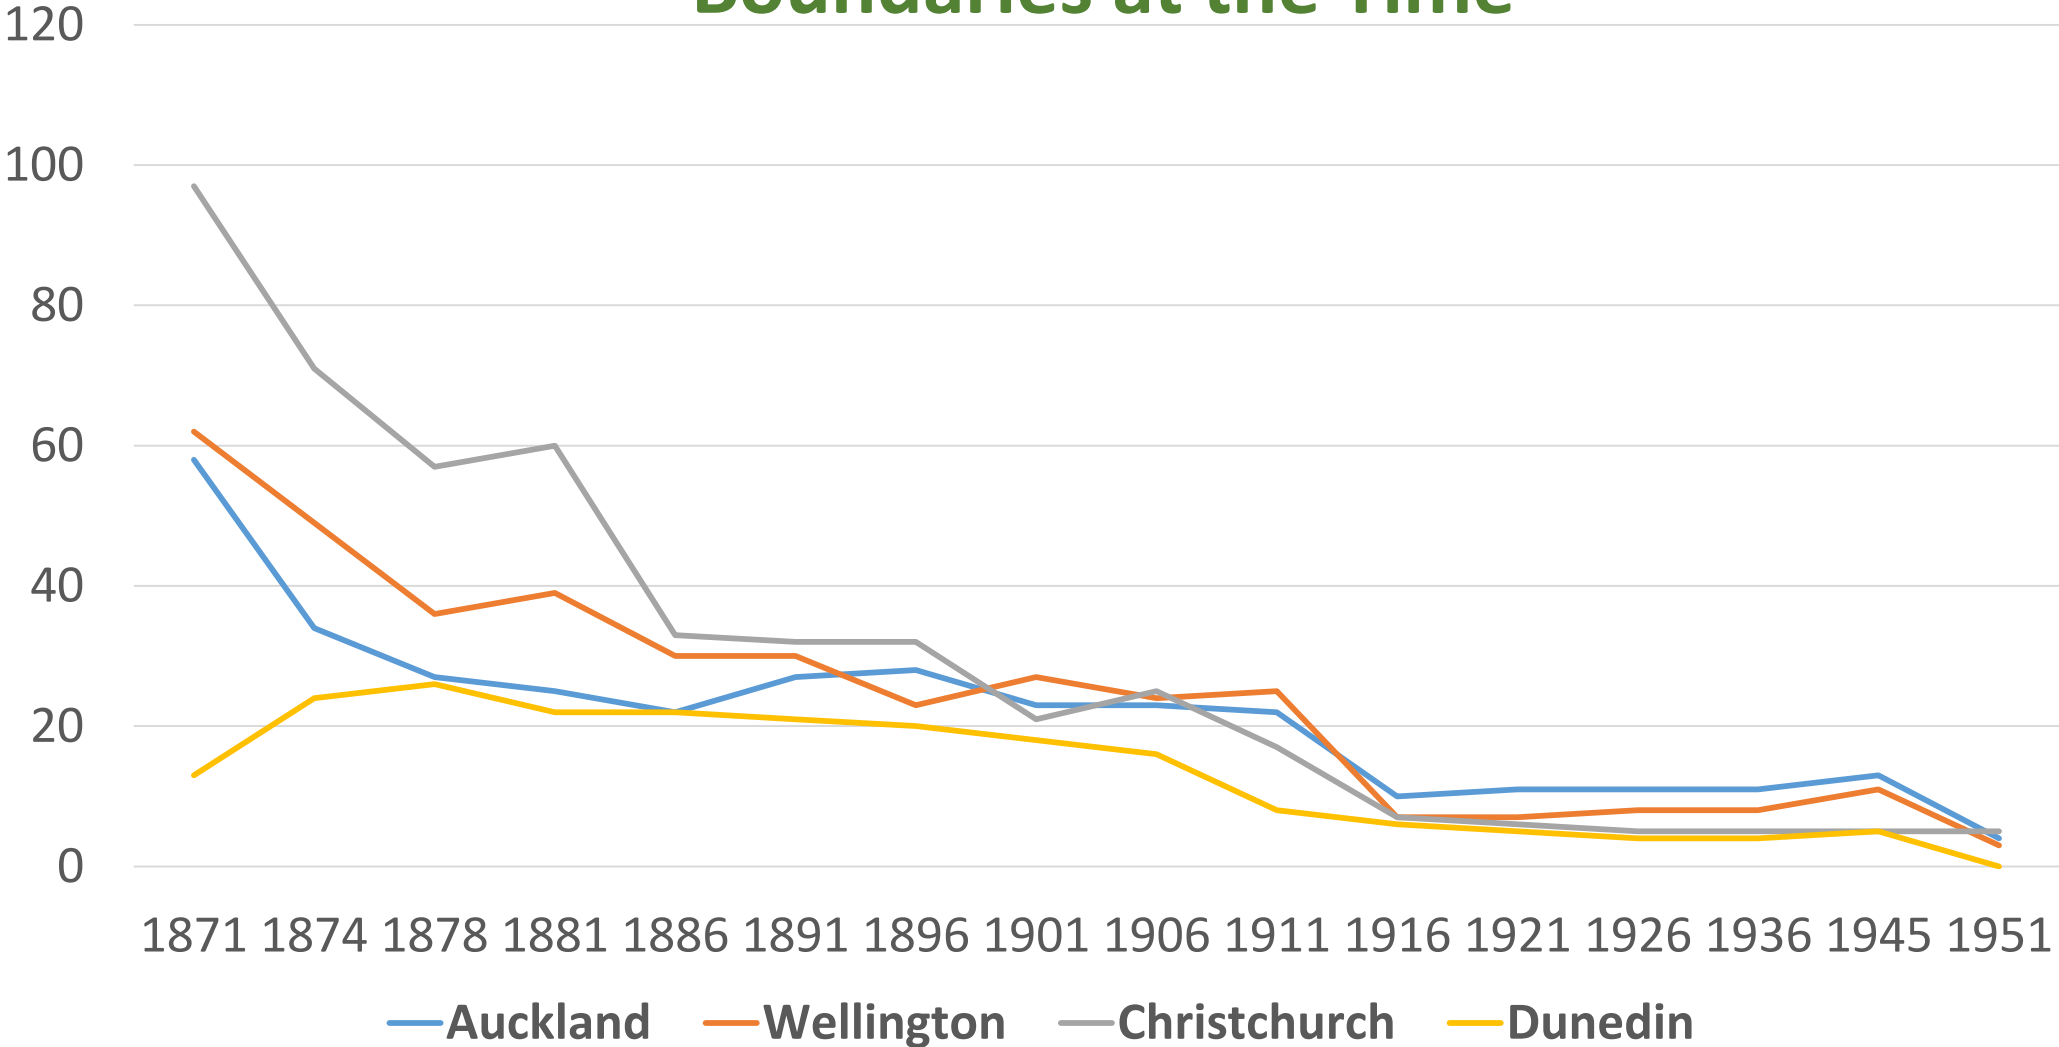

1867 Combined Auckland Total = 29,243

1867 Census Auckland = 11,103

Ashburton 1886 - Borough	1,946
Tinwald, Hampstead, Allenton	1,769
1916 - Borough	3,280
Tinwald, Hampstead, Allenton	2,900

Timaru 1896 - Borough	3,613
Suburbs	3,919

Hamilton 1896 - Borough	1,248
Outside	888
1911 - Borough	3,542
Outside	2,958

% difference between Population in Current Boundaries compared to Boundaries at the Time

% difference between Population in Current Boundaries compared to Boundaries at the Time

Historical analysis by Seasons of Growth

Each season of 50 years duration

Early period ñ Before 1911

Middle period ñ 1911 to 1961

Later period ñ 1961 to 2013

34 Towns

KEY

Auckland