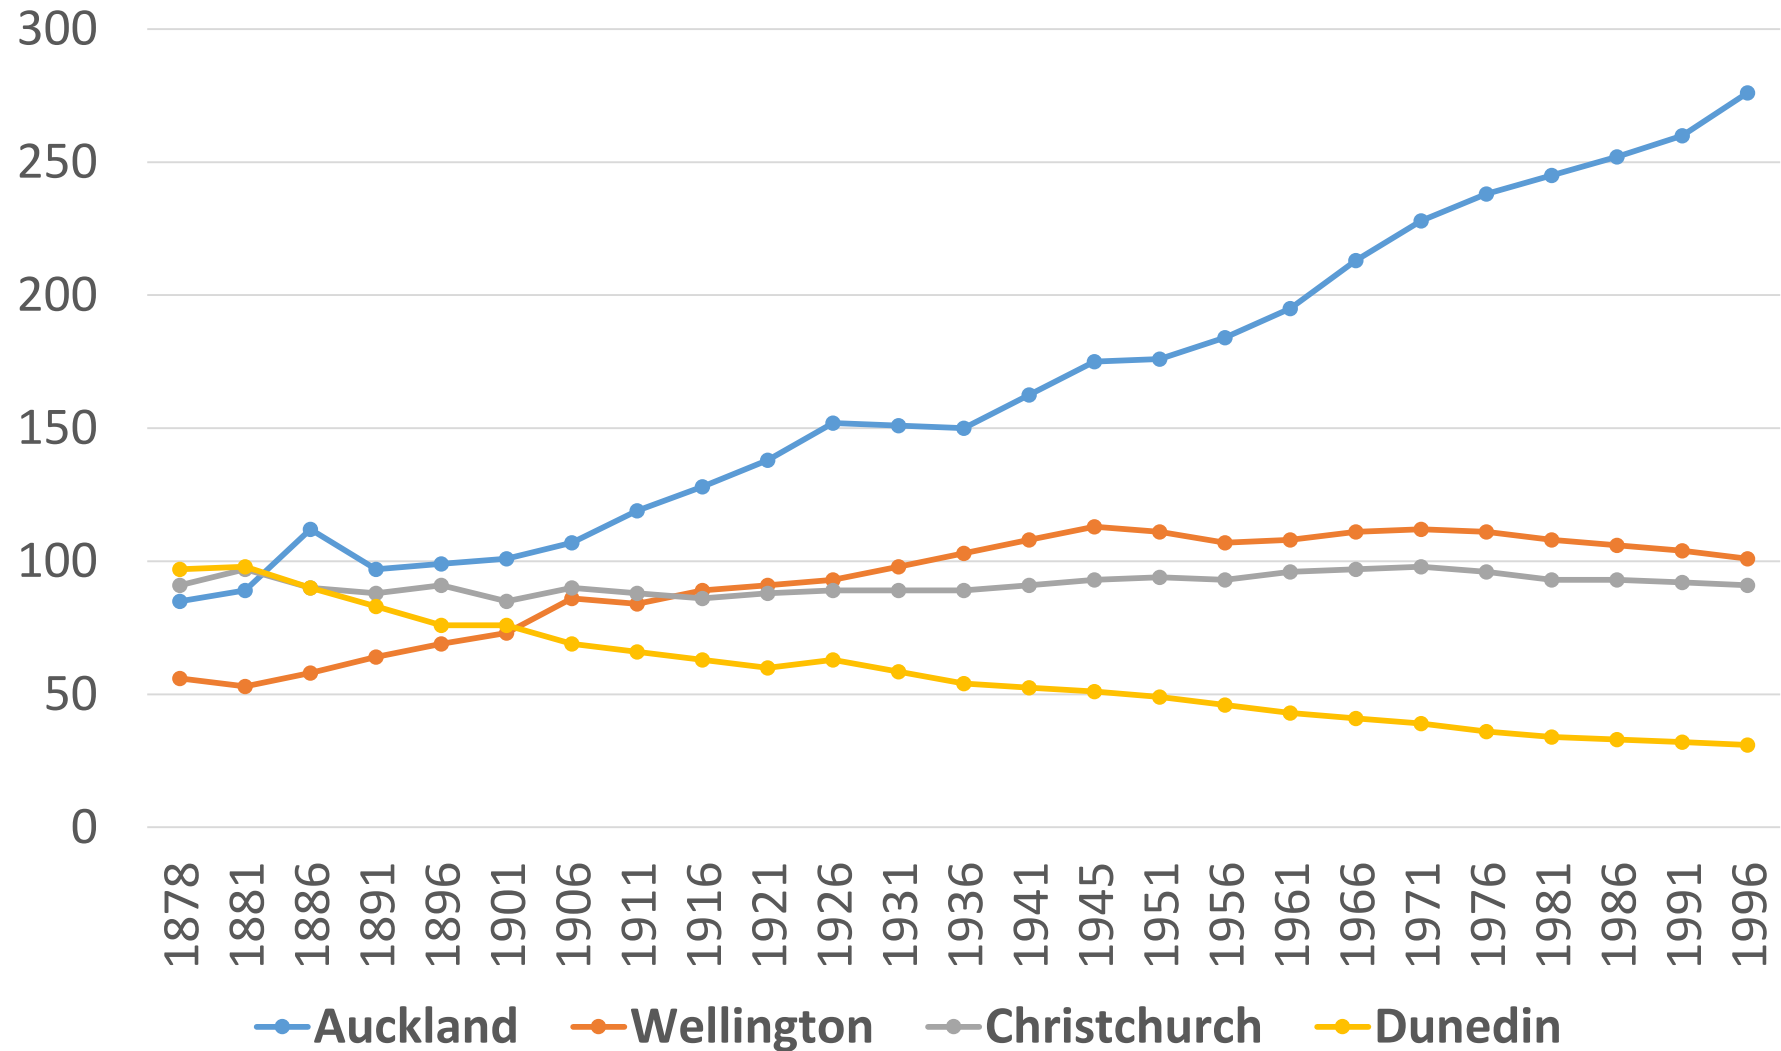

Hamilton 1896 - Borough	1,248
Outside	888
1911 - Borough	3,542
Outside	2,958

% difference between Population in Current Boundaries compared to Boundaries at the Time

% difference between Population in Current Boundaries compared to Boundaries at the Time

Christchurch

Two Measures of Population

Rank of Main Towns 1851-1916

4 Main Centres 1878-1996

Size per 1000 NZ Population

% Urban Population by two criteria

% Urban Population in N.Z., Australia, Canada (Towns 1000+)

Historical analysis by Seasons of Growth

Each season of 50 years duration

Early period ñ Before 1911

Middle period ñ 1911 to 1961

Later period ñ 1961 to 2013

34 Towns

KEY

Auckland

Dunedin

Wellington

Tauranga

Greymouth

Invercargill

Queenstown

Oamaru

Te Awamutu