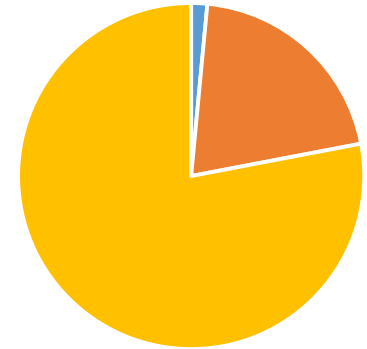

Historical analysis by Seasons of Growth

Each season of 50 years duration

Early period ñ Before 1911

Middle period ñ 1911 to 1961

Later period ñ 1961 to 2013

34 Towns

KEY

Auckland

Dunedin

Wellington

Tauranga

Greymouth

Invercargill

Queenstown

Oamaru

Te Awamutu