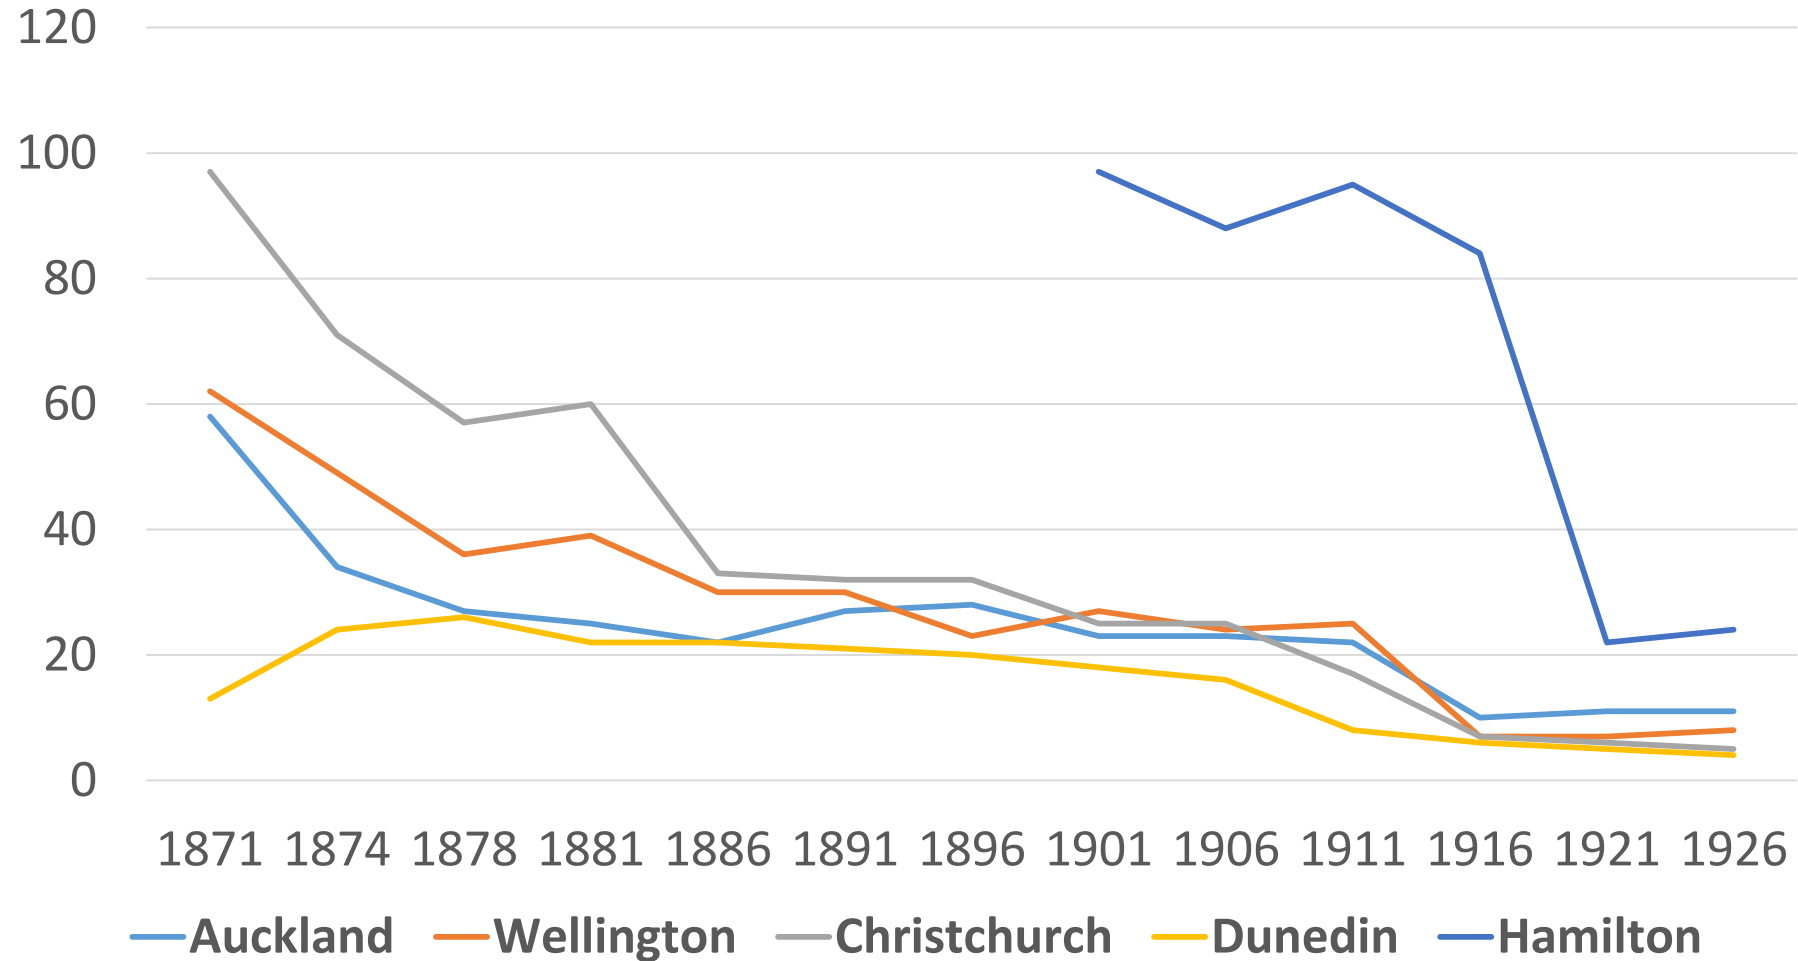

**A re-examination of historical
population
data for
URBAN CENTRES
in New Zealand**

By Hugh Dickey, C/- Box 8774, Auckland 1150

Using Electoral Rolls to estimate city populations

1867

Auckland City East	3,251	Plus parts of –	
Auckland City West	7,318		
Parnell	3,226	Northern Division	
Newton	3,227		1,781 Franklin
Onehunga	2,168	3,549	
Pensioner Settlements	1,541	Raglan	2,648
Shipboard at port	534	TOTAL	7,978
TOTAL	21,265		

1867 Combined Auckland Total = 29,243

1867 Census Auckland = 11,103

Ashburton 1886 - Borough	1,946
Tinwald, Hampstead, Allenton	1,769
1916 - Borough	3,280
Tinwald, Hampstead, Allenton	2,900

Timaru 1896 - Borough	3,613
Suburbs	3,919

Hamilton 1896 - Borough	1,248
Outside	888
1911 - Borough	3,542
Outside	2,958

% difference between Population in Current Boundaries compared to Boundaries at the Time

% difference between Population in Current Boundaries compared to Boundaries at the Time

Historical analysis by Seasons of Growth

Each season of 50 years duration

Early period ñ Before 1911

Middle period ñ 1911 to 1961

Later period ñ 1961 to 2013

34 Towns

KEY

Auckland