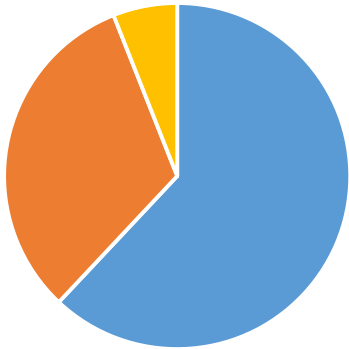

Historical analysis by Seasons of Growth

Each season of 50 years duration

Early period ñ Before 1911

Middle period ñ 1911 to 1961

Later period ñ 1961 to 2013

34 Towns

KEY

Auckland

Dunedin

Wellington

Tauranga

Greymouth

Invercargill

Queenstown

Oamaru

Te Awamutu