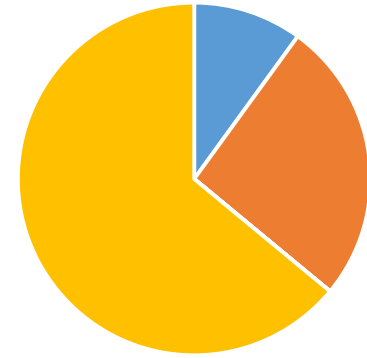

Historical analysis by Seasons of Growth

Each season of 50 years duration

Early period ñ Before 1911

Middle period ñ 1911 to 1961

Later period ñ 1961 to 2013

34 Towns

KEY

Auckland

Dunedin

Wellington

Tauranga

Greymouth

Invercargill

Queenstown

Oamaru

Te Awamutu