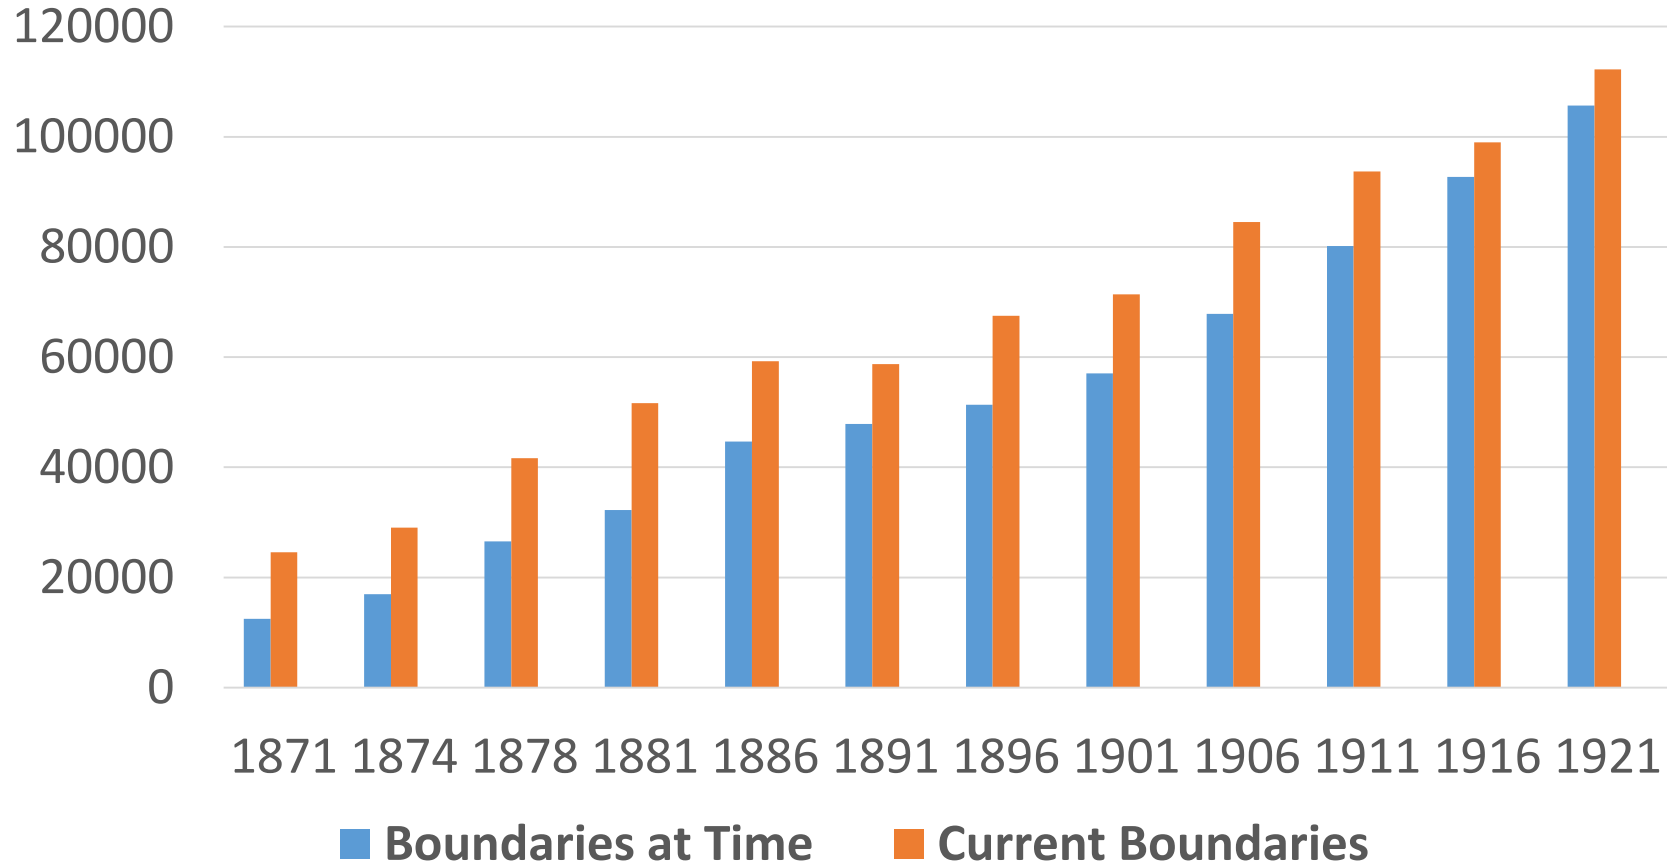

Christchurch

Two Measures of Population