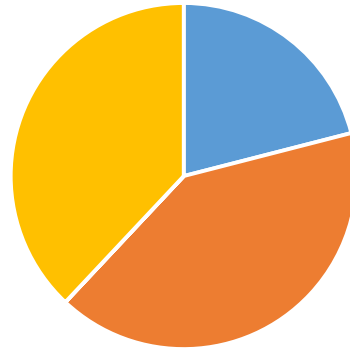

Wellington