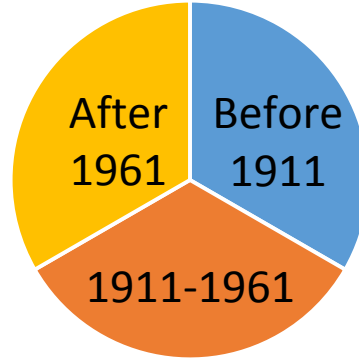

Historical analysis by Seasons of Growth

Each season of 50 years duration

Early period ñ Before 1911

Middle period ñ 1911 to 1961

Later period ñ 1961 to 2013

34 Towns

KEY

Auckland