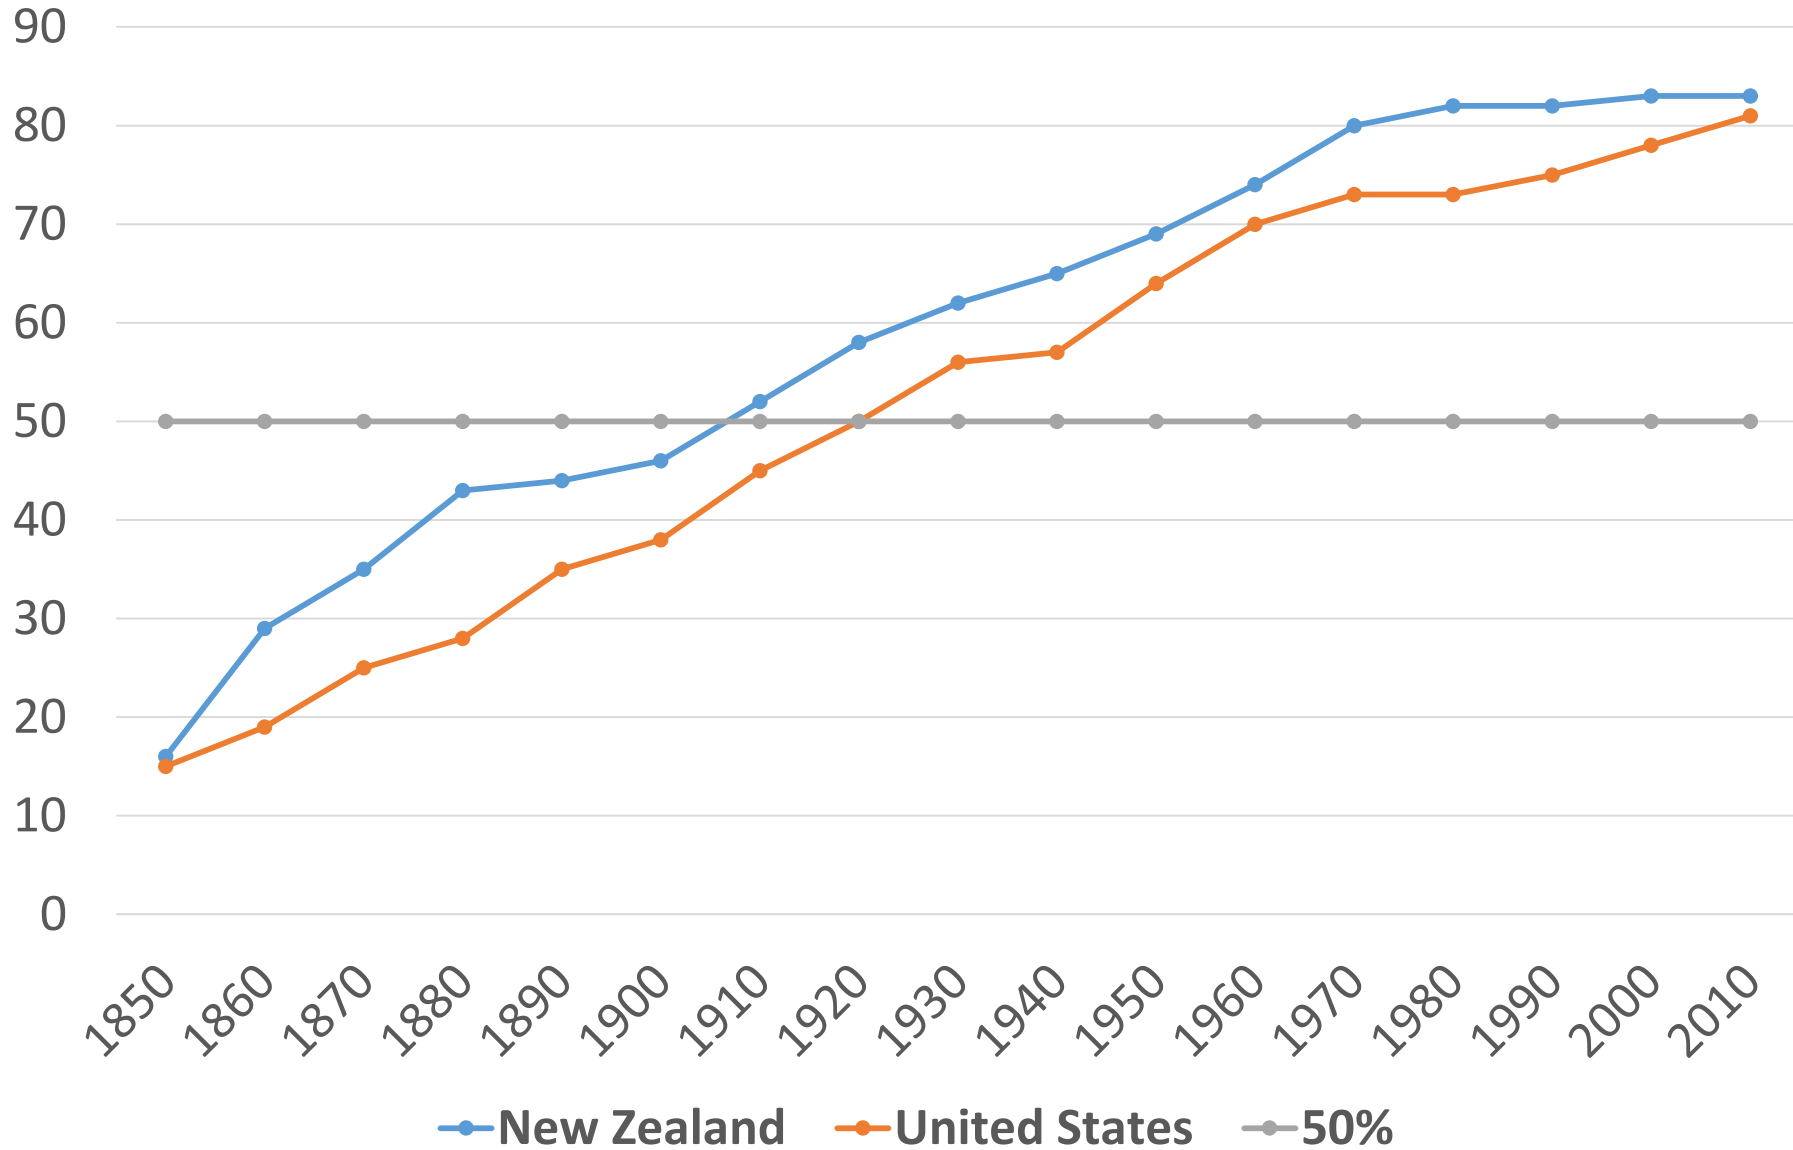

% Urban in N.Z & United States (Towns 2500+)