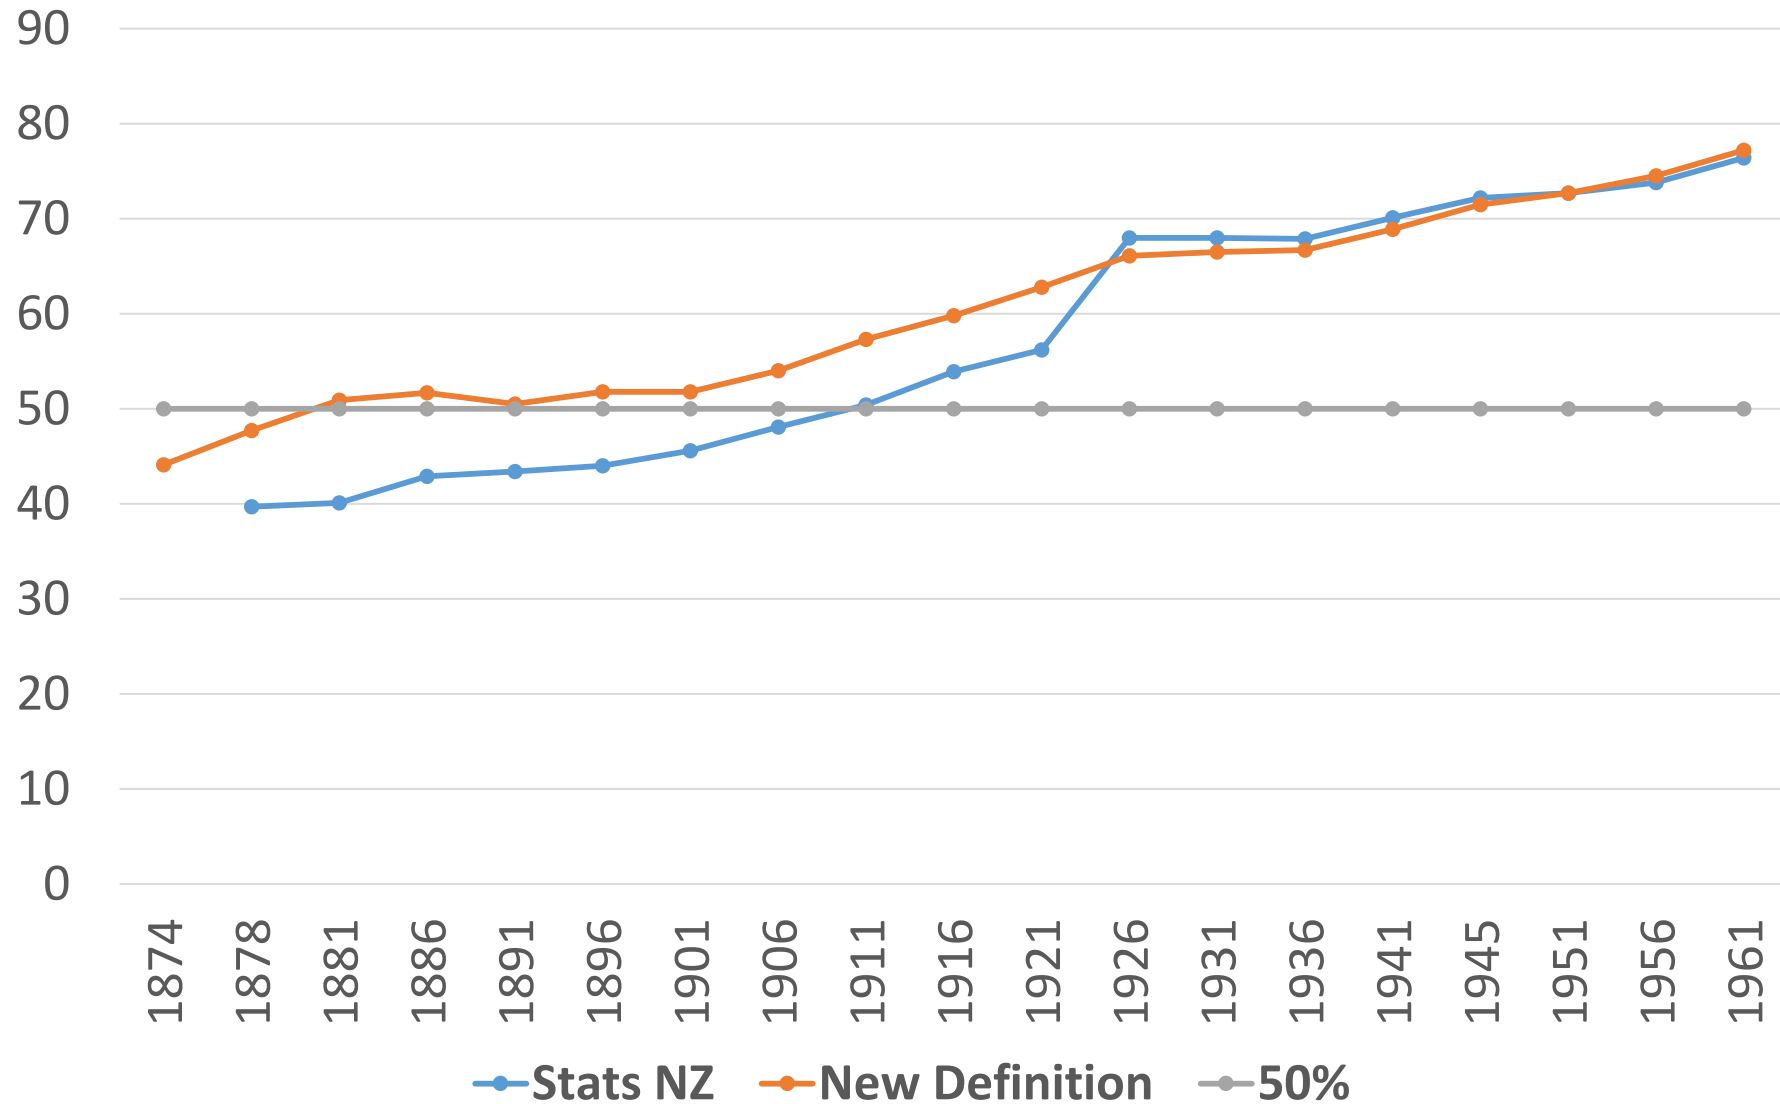

Hamilton 1896 - Borough	1,248
Outside	888
1911 - Borough	3,542
Outside	2,958

% difference between Population in Current Boundaries compared to Boundaries at the Time

% difference between Population in Current Boundaries compared to Boundaries at the Time

Christchurch

Two Measures of Population

Rank of Main Towns 1851-1916

4 Main Centres 1878-1996

Size per 1000 NZ Population

% Urban Population by two criteria

% Urban Population in N.Z., Australia, Canada (Towns 1000+)

Historical analysis by Seasons of Growth

Each season of 50 years duration

Early period ñ Before 1911

Middle period ñ 1911 to 1961

Later period ñ 1961 to 2013

34 Towns

KEY

Auckland